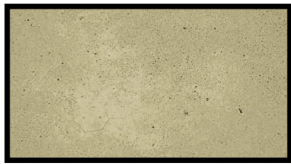

SUPERIOR ACETONE DYE

Light Gray*

Medium Gray*

Dark Gray*

Lime*

Sun Buff*

Buff*

Taupe*

Teal*

Raw Sienna

Black

Chestnut

Chocolate Brown

Glacier

Forest Green

Burnt Sienna

Slate Blue

Green

Mahogany

Caramel

Walnut

The color samples above are digital representations only of actual test samples. Due to variations in concrete composition, age, surface conditions, surface preparation, product mixing, and application techniques, exact colors will vary. All color samples shown above were applied to a concrete tile. Test prior to use.